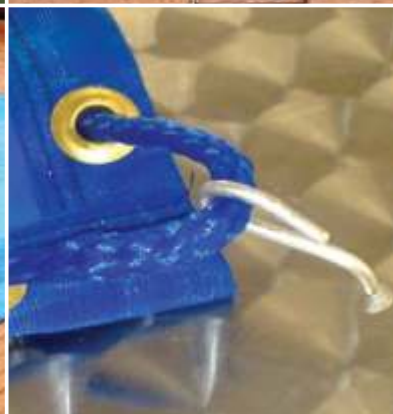

## *Leaf Catcha* POROUS COVER

- Custom designed from knitted U.V. stabilised polyethylene material with reinforced edges.
- Reduces water evaporation and chemical use.
- Keeps leaves, debris and small pets out.
- Allows rainwater through.
- Custom made to pool shape.
- Resistant to sunlight and chemicals.
- Pool cleaner can operate under cover.
- Easi-Plate anchoring system.
- Leaf cover rolls away onto Aqua Roller (optional extra).

## *Aqua-Guard* SOLID COVER

- Tailor made from heavy duty reinforced PVC material.
- Up to 95% saving on electricity, evaporation and chemicals.
- Supports 100 kg plus.
- Blocks out sunlight - prevents algae growth.
- Prevents dust and dirt from entering the pool.
- Resistant to sunlight and chemicals.
- Easi-Plate anchoring system.
- Customized to pool shape.
- Proven lifespan.
- Fully adjustable.

## *Solar Blanket* FLOATING COVER

- Extends your swimming season.
- Reduces water evaporation.
- Free floating, easy to manage and lightweight.
- Roll-up stations available
- Great for spa's.

## *Aqua-Roller*

- The roller is portable, lightweight and it is not a permanent fixture.